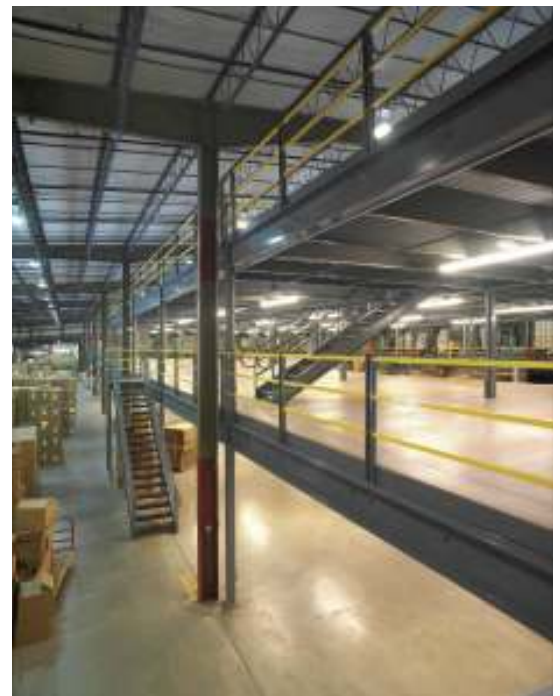

MEZZANINES

If your application is automotive or industrial W.W. Cannon, Inc. has a space saving mezzanine solution for you.

- Increase your overhead space not your overhead. A mezzanine can be placed in the building you presently occupy avoiding moves or costly construction.
- Improve your company's efficiency, and bottom line, by working smarter. A W.W. Cannon Mezzanine significantly increases your manufacturing and storage capacity.

DECKS THAT WORK FOR

Corrugated roof deck & plywood, OSB or composite resin board.

Diamond Plate with corrugated roof deck.

Open Steel Bar Grating

2" Galvanized Open Steel Planking

- Custom-designed mezzanines to suite your needs
- Cost-efficient space management
- Fully engineered
- Quality materials and workmanship
- Modular components easily modified for future growth
- Turnkey Installations