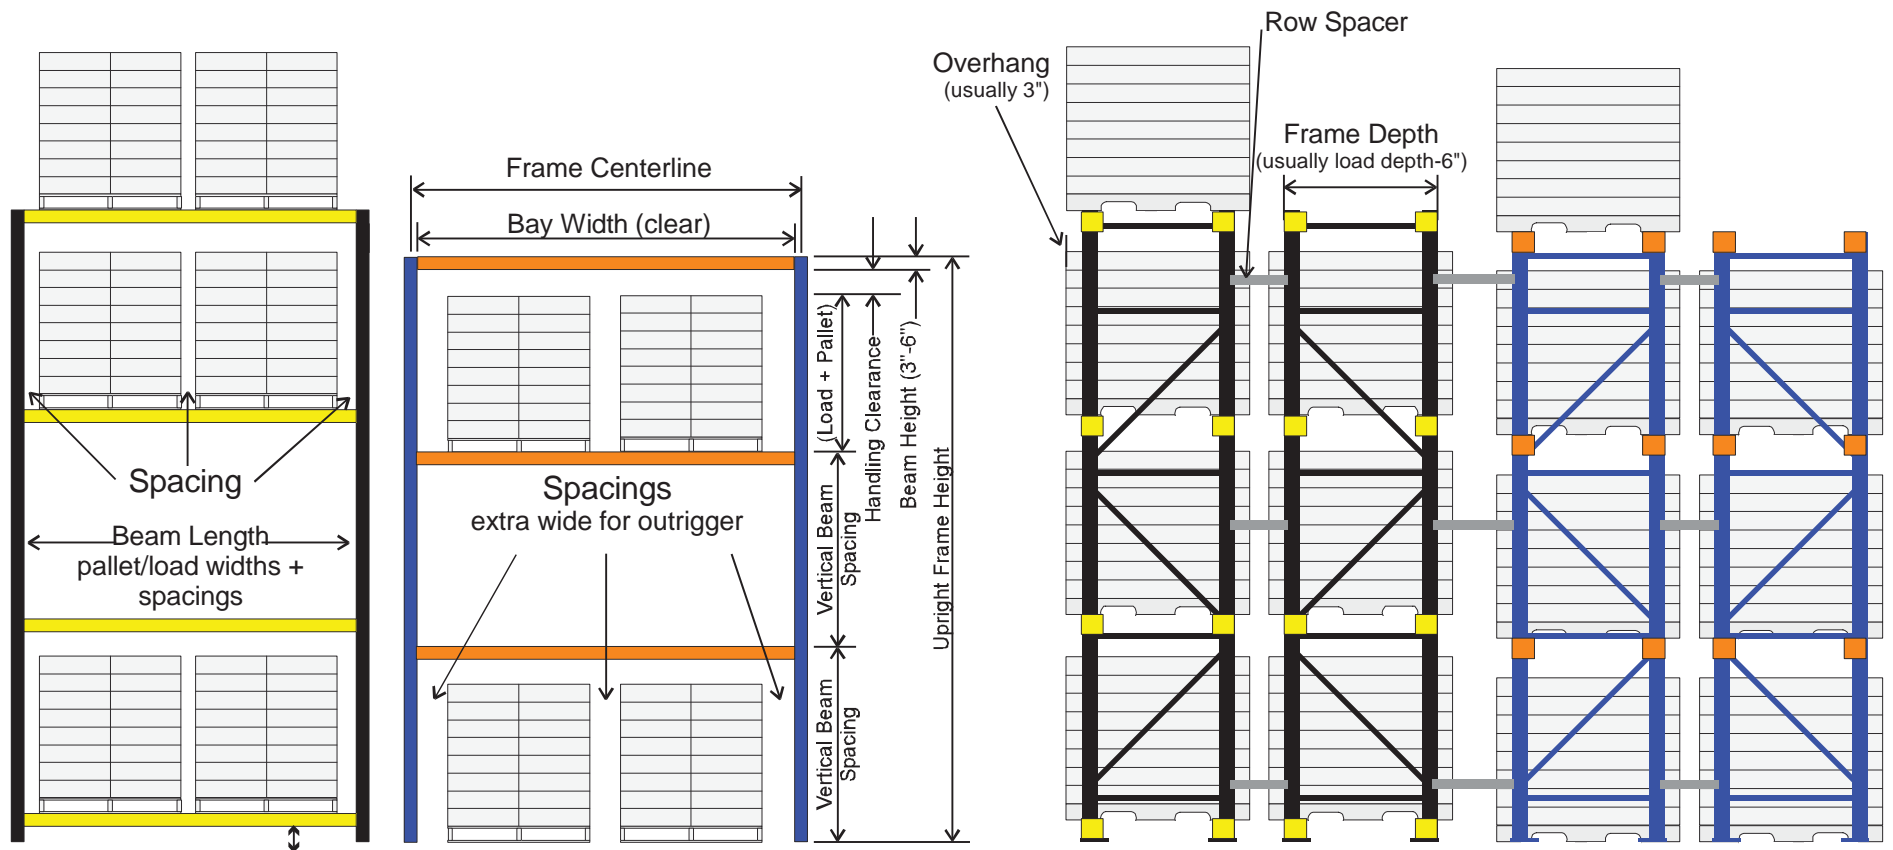

Pallet Rack Selection Chart

Selective

Front View (from aisle)

Side View (from end of rack row)

Pallet Rack Selection Chart

Double-Deep Selective

Front View (from aisle)

Side View (from end of rack row)

standard design
1st level elevated

alternate design
1st level on floor/ wider bays

standard design
1st level elevated

alternate design
1st level on floor/ wider bays

w.w.Cannon, Inc.

Design. Layout. Build. Install.

Side View (from end of rack row)

Pallet Rack Selection Chart

Drive-Through

Front View (from aisle)

Side View (from end of rack row)

Pallet Rack Selection Chart

Gravity Flow

Front View (from aisle)

Side View (from end of rack row)