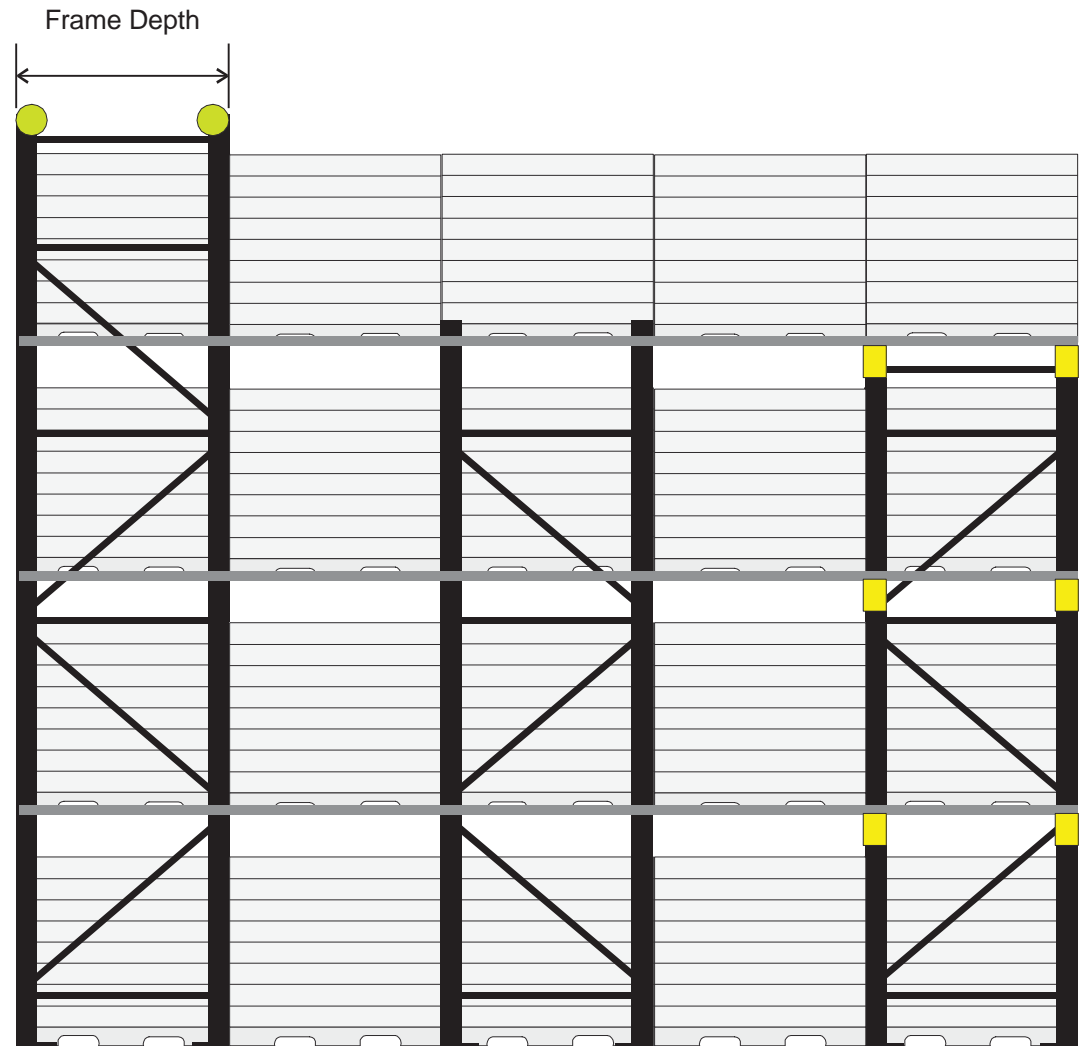

Pallet Rack Selection Chart

Selective

Front View (from aisle)

Side View (from end of rack row)

Pallet Rack Selection Chart

Double-Deep Selective

Front View (from aisle)

Side View (from end of rack row)

Side View (from end of rack row)

Pallet Rack Selection Chart

Drive-Through

Front View (from aisle)

Side View (from end of rack row)

Pallet Rack Selection Chart

Gravity Flow

Front View (from aisle)

Side View (from end of rack row)

Pallet Rack Selection Chart

Push Back

Front View (from aisle)
4 high shown

Side View (from end of rack row)

Pallet Rack Selection Chart

Over-door Empty Pallet

Front View (from aisle)

Side View (from end of rack row)