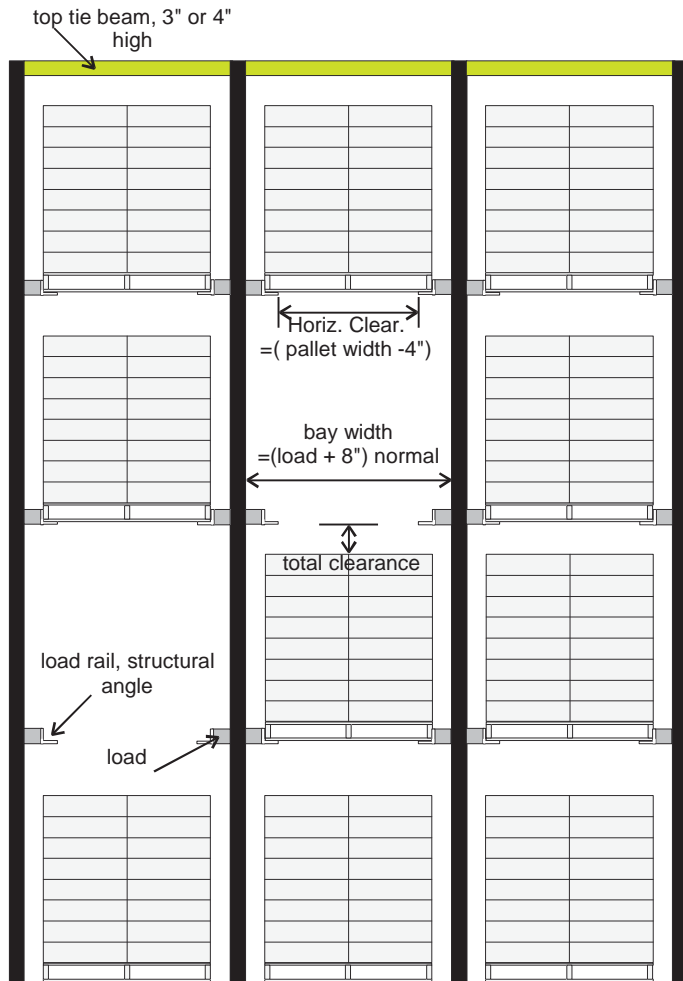

Pallet Rack Selection Chart

Selective

Front View (from aisle)

Side View (from end of rack row)

Pallet Rack Selection Chart

Double-Deep Selective

Front View (from aisle)

Side View (from end of rack row)

Side View (from end of rack row)

Pallet Rack Selection Chart

Drive-Through

Front View (from aisle)

Side View (from end of rack row)

Pallet Rack Selection Chart

Gravity Flow

Front View (from aisle)

Side View (from end of rack row)

Pallet Rack Selection Chart

Push Back

Front View (from aisle)
4 high shown

Side View (from end of rack row)

Pallet Rack Selection Chart

Over-door Empty Pallet

Front View (from aisle)

Side View (from end of rack row)