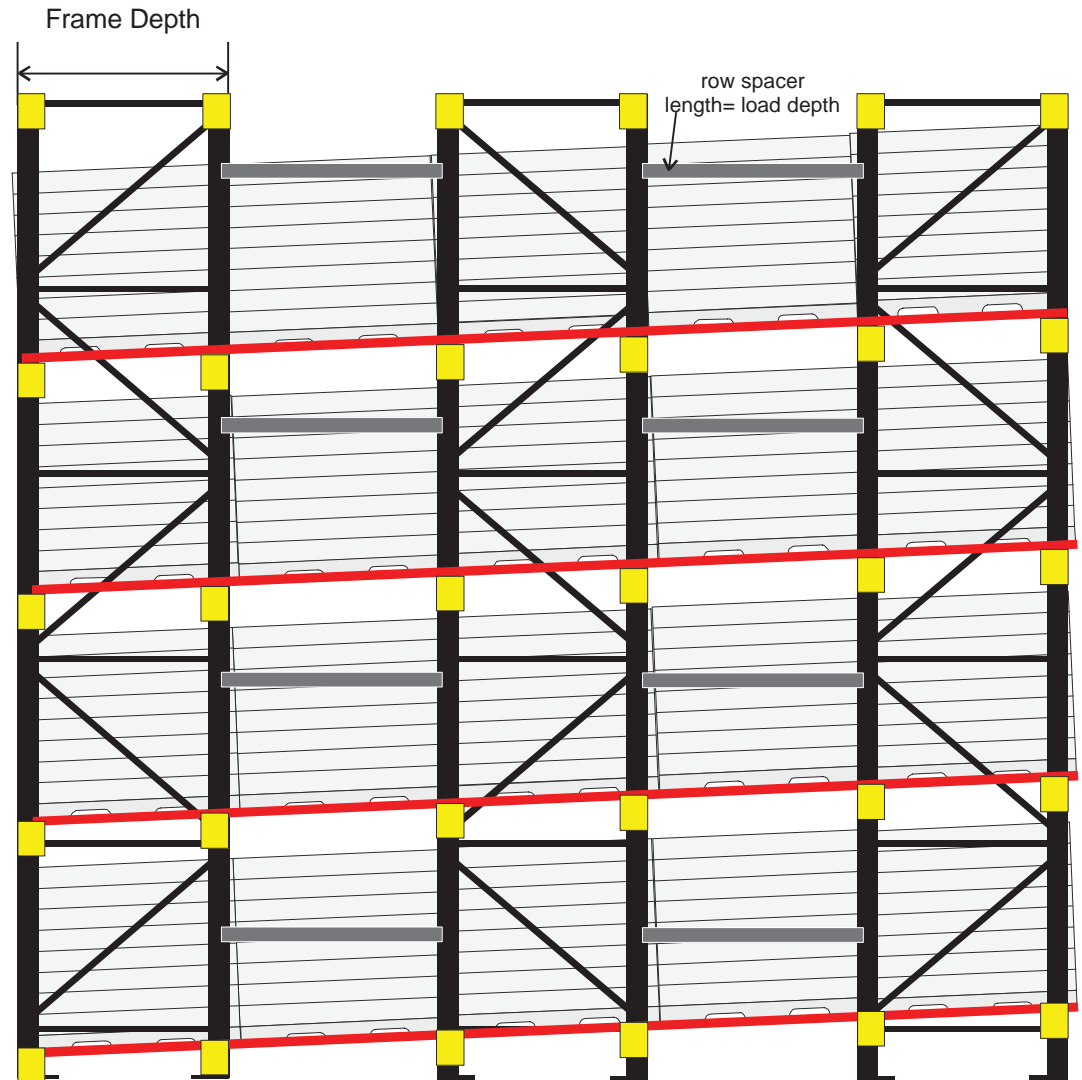

Pallet Rack Selection Chart

Selective

Front View (from aisle)

Side View (from end of rack row)

Pallet Rack Selection Chart

Double-Deep Selective

Front View (from aisle)

Side View (from end of rack row)

Side View (from end of rack row)

Pallet Rack Selection Chart

Drive-Through

Front View (from aisle)

Side View (from end of rack row)

Pallet Rack Selection Chart

Gravity Flow

Front View (from aisle)

Side View (from end of rack row)

Pallet Rack Selection Chart

Push Back

Front View (from aisle)
4 high shown

Side View (from end of rack row)

Pallet Rack Selection Chart

Over-door Empty Pallet

Front View (from aisle)

Side View (from end of rack row)