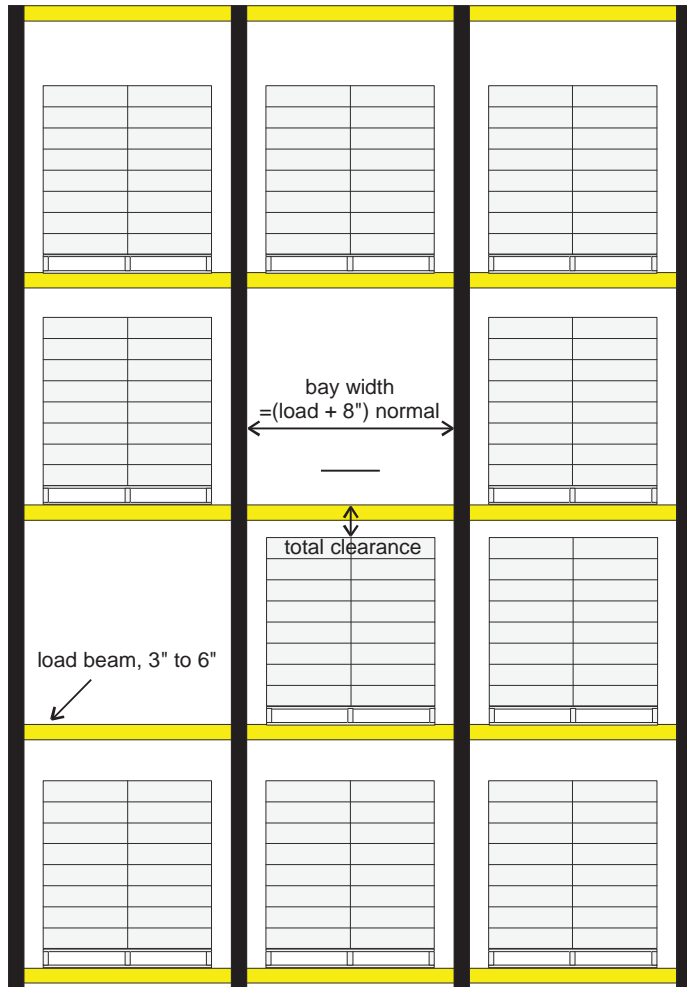

Pallet Rack Selection Chart

Selective

Front View (from aisle)

Side View (from end of rack row)

Pallet Rack Selection Chart

Double-Deep Selective

Front View (from aisle)

Side View (from end of rack row)

Side View (from end of rack row)

Pallet Rack Selection Chart

Drive-Through

Front View (from aisle)

Side View (from end of rack row)

Pallet Rack Selection Chart

Gravity Flow

Front View (from aisle)

Side View (from end of rack row)

Pallet Rack Selection Chart

Push Back

Front View (from aisle)
4 high shown

Side View (from end of rack row)

Pallet Rack Selection Chart

Over-door Empty Pallet

Front View (from aisle)

Side View (from end of rack row)