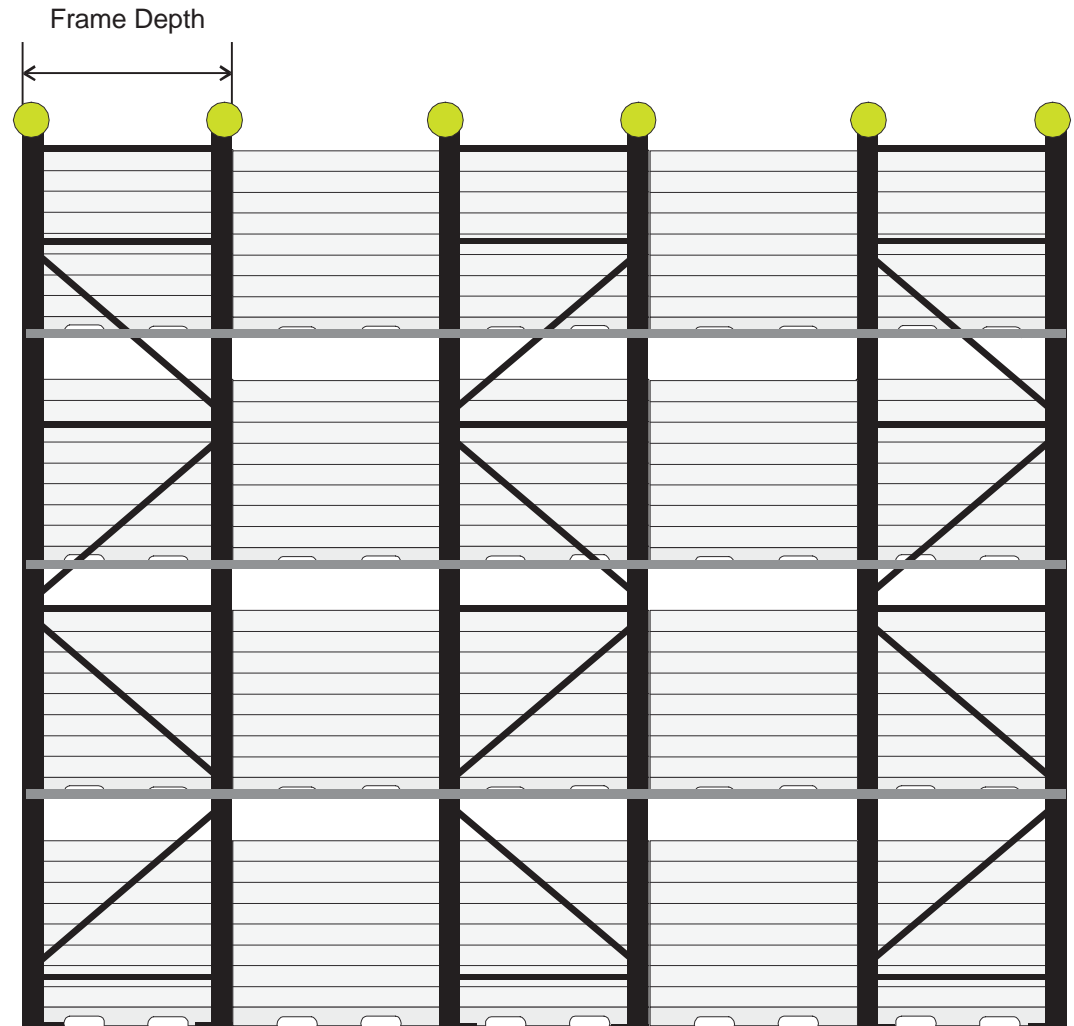

Pallet Rack Selection Chart

Selective

Front View (from aisle)

Side View (from end of rack row)

Pallet Rack Selection Chart

Double-Deep Selective

Front View (from aisle)

Side View (from end of rack row)

Side View (from end of rack row)

Pallet Rack Selection Chart

Drive-Through

Front View (from aisle)

Side View (from end of rack row)

Pallet Rack Selection Chart

Gravity Flow

Front View (from aisle)

Side View (from end of rack row)

Pallet Rack Selection Chart

Push Back

Front View (from aisle)
4 high shown

Side View (from end of rack row)

Pallet Rack Selection Chart

Over-door Empty Pallet

Front View (from aisle)

Side View (from end of rack row)