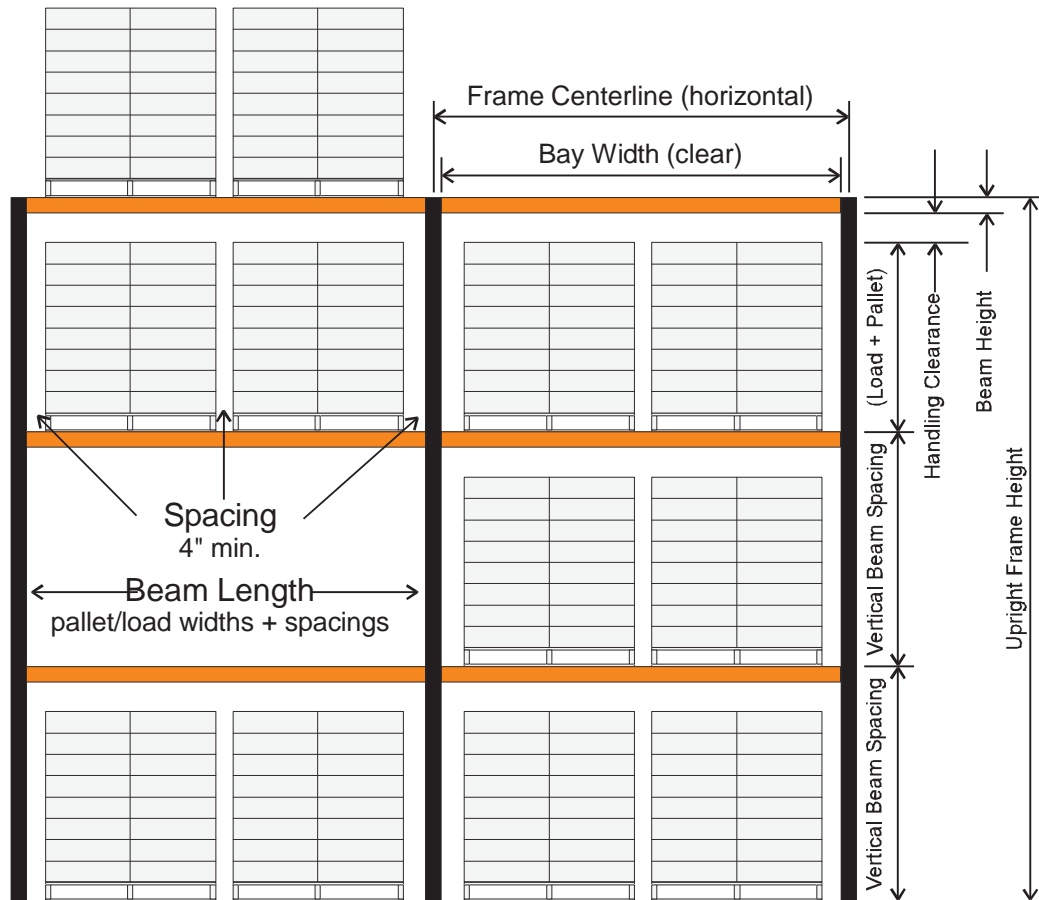

Pallet Rack Selection Chart

Selective

Front View (from aisle)

Side View (from end of rack row)

Pallet Rack Selection Chart

Double-Deep Selective

Front View (from aisle)

Side View (from end of rack row)

Side View (from end of rack row)

Pallet Rack Selection Chart

Drive-Through

Front View (from aisle)

Side View (from end of rack row)

Pallet Rack Selection Chart

Gravity Flow

Front View (from aisle)

Side View (from end of rack row)

Pallet Rack Selection Chart

Push Back

Front View (from aisle)
4 high shown

Side View (from end of rack row)

Pallet Rack Selection Chart

Over-door Empty Pallet

Front View (from aisle)

Side View (from end of rack row)