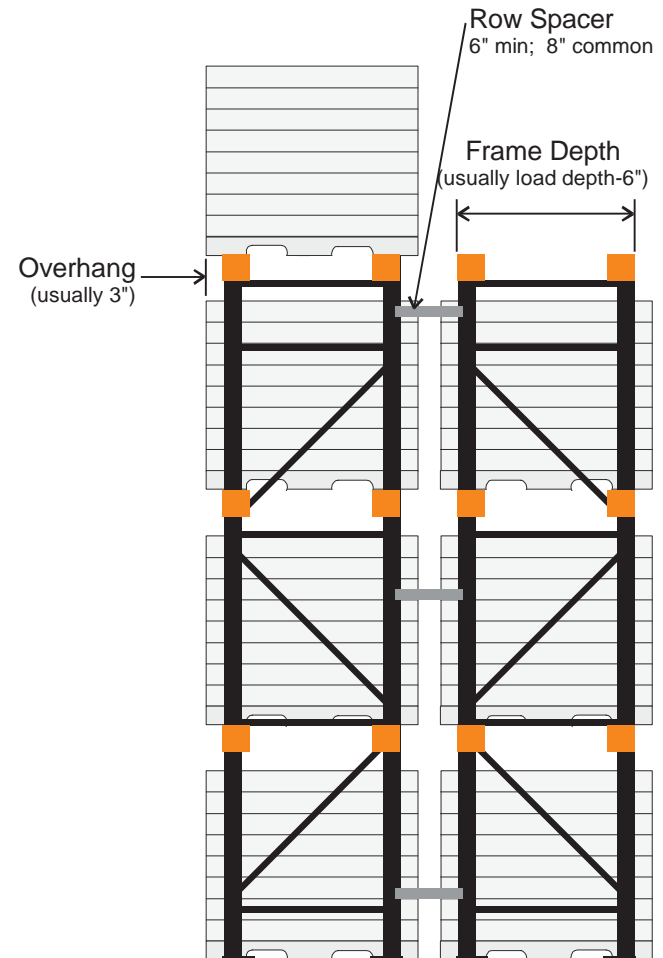

Pallet Rack Selection Chart

Selective

Front View (from aisle)

Side View (from end of rack row)

Pallet Rack Selection Chart

Double-Deep Selective

Front View (from aisle)

Side View (from end of rack row)

standard design
1st level elevated

alternate design
1st level on floor/ wider bays

standard design
1st level elevated

alternate design
1st level on floor/ wider bays

w.w.Cannon, Inc.

Design. Layout. Build. Install.

Side View (from end of rack row)

Pallet Rack Selection Chart

Drive-Through

Front View (from aisle)

Side View (from end of rack row)

Pallet Rack Selection Chart

Gravity Flow

Front View (from aisle)

Side View (from end of rack row)