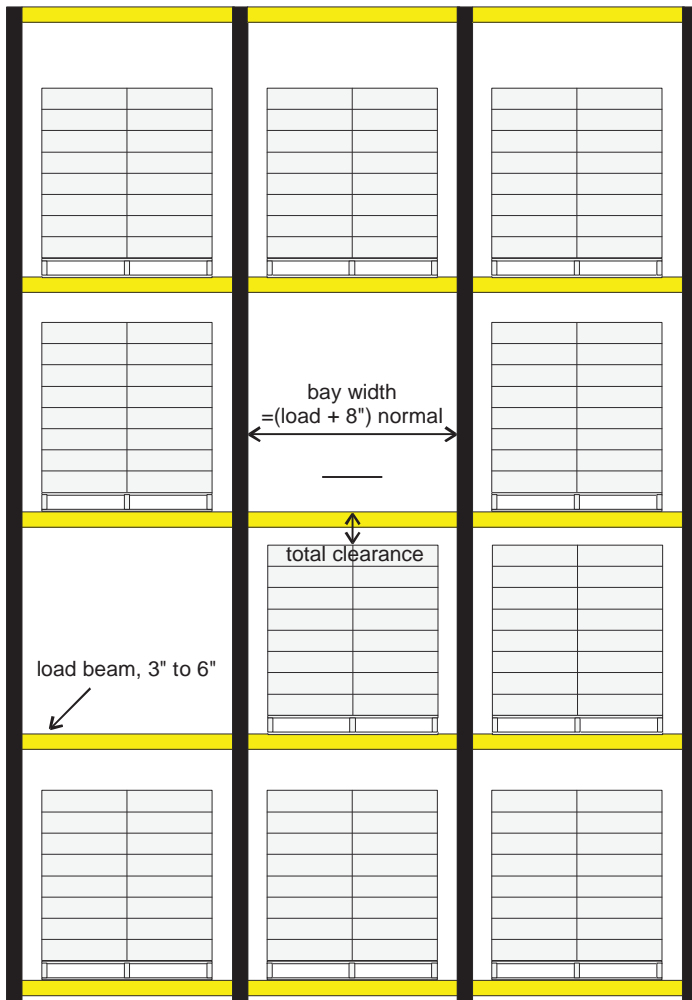

Pallet Rack Selection Chart

Selective

Front View (from aisle)

Side View (from end of rack row)

Pallet Rack Selection Chart

Double-Deep Selective

Front View (from aisle)

Side View (from end of rack row)

Side View (from end of rack row)

Pallet Rack Selection Chart

Drive-Through

Front View (from aisle)

Side View (from end of rack row)

Pallet Rack Selection Chart

Gravity Flow

Front View (from aisle)

Side View (from end of rack row)

Pallet Rack Selection Chart

Push Back

Front View (from aisle)
4 high shown

Side View (from end of rack row)

Pallet Rack Selection Chart

Over-door Empty Pallet

Front View (from aisle)

Side View (from end of rack row)