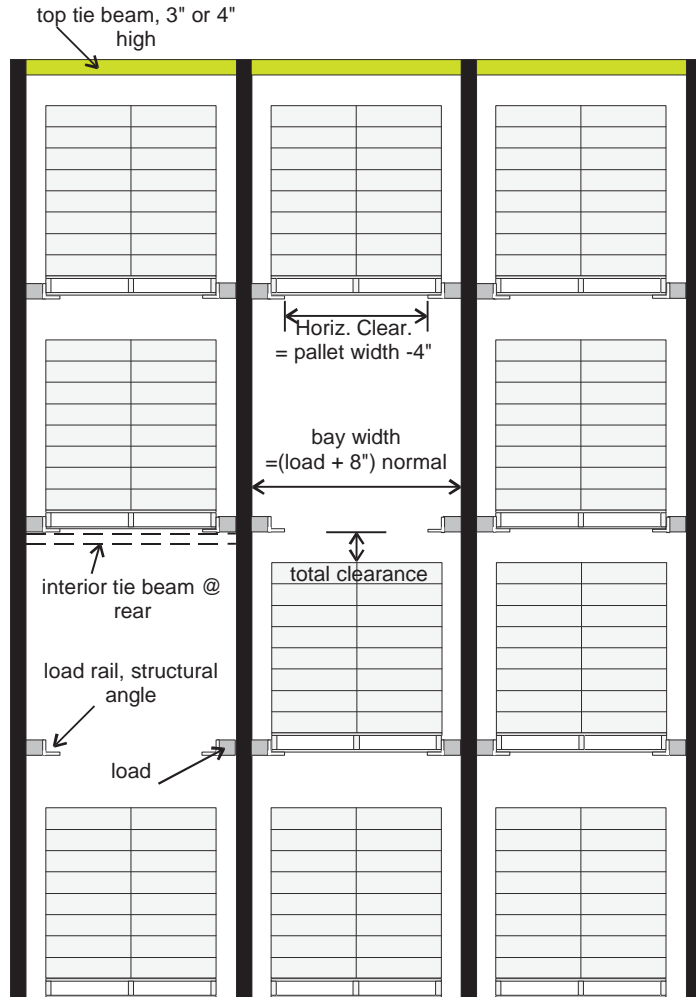

Pallet Rack Selection Chart

Selective

Front View (from aisle)

Side View (from end of rack row)

Pallet Rack Selection Chart

Double-Deep Selective

Front View (from aisle)

Side View (from end of rack row)

Side View (from end of rack row)

Pallet Rack Selection Chart

Drive-Through

Front View (from aisle)

Side View (from end of rack row)

Pallet Rack Selection Chart

Gravity Flow

Front View (from aisle)

Side View (from end of rack row)

Pallet Rack Selection Chart

Push Back

Front View (from aisle)
4 high shown

Side View (from end of rack row)

Pallet Rack Selection Chart

Over-door Empty Pallet

Front View (from aisle)

Side View (from end of rack row)